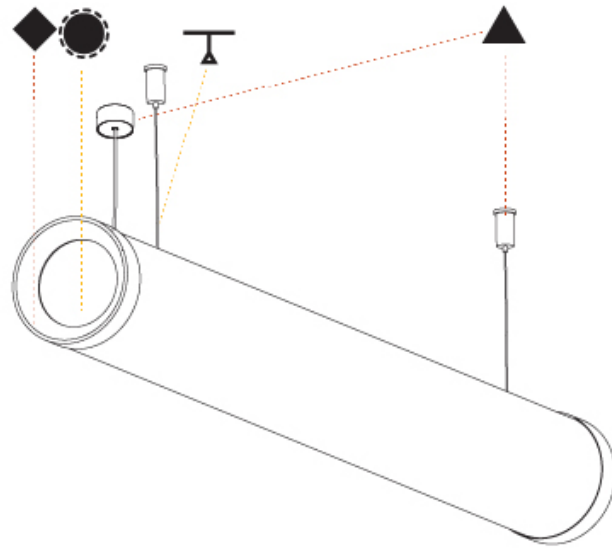

BUNGA PLUS SUSPENSION

A30702-

PROJECT
TYPE
SPECIFIER
QUANTITY
DATE