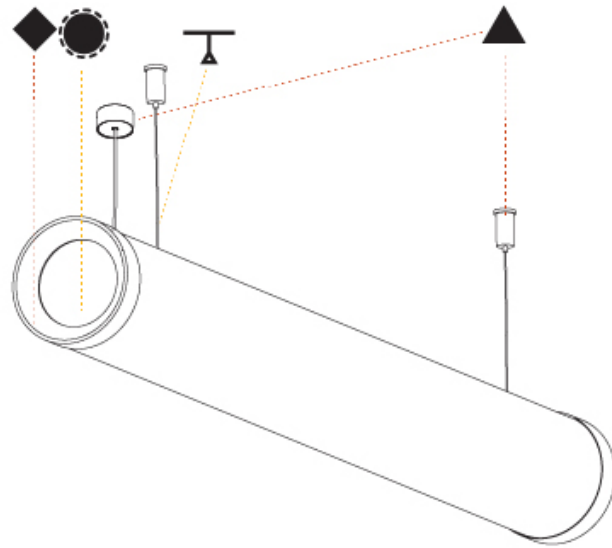

BUNGA PLUS SUSPENSION

A30703-

PROJECT	_____
TYPE	_____
SPECIFIER	_____
QUANTITY	_____
DATE	_____