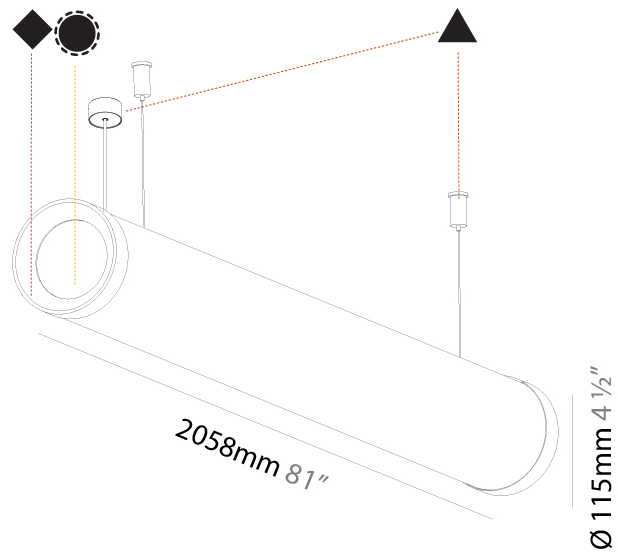

GENERAL

Series: Bunga Plus
Brand: Prolicht
Division: Architectural
Mounting Type: Suspension
Mounting Location: Ceiling
Subcategory: Profile

PHYSICAL

Shape: Cylinder
Length (mm): 2058
Length (in): 81
Width (mm): 115
Width (in): 4 1/2
Height (mm): 115
Height (in): 4 1/2
Max. Overall Height (mm): 2115
Max. Overall Height (in): 83 1/4
Light Distribution: Omnidirectional
Weight (kg): 6.492
Weight (lbs): 14.312
Diffuser: PMMA - Opal
Fixture Finish: SSR / BKV / CWI / CRY / HAB / UFT / ITA / RUA / FTG / MYG / LOD / PUS / FRO / FUP / KIA / POP / BLS / SPG / MEY / GOH / GUM / CHC / COM / ABZ / JAG / OBR / MOS / ROR
Fixture Material: Aluminum
Cable Details: 2000mm or 4000mm Transparent Cable
Upon Request: Cable colour - White / Black / Orange / Red

ELECTRICAL

Lamp Type: LED (Zhaga Standard)
Input Wattage (W): 35
Total Output Wattage (W): 28 / 22.8 (3500K)
Dimming: Non-Dimming / Phase Dimming (120Vac only) / 0-10V Dimming
Driver Included: Yes
Driver Location: Integrated
Driver Type: Constant Current - 120 / 277Vac
Driver Class: Class 2
Input Voltage (V): 120 - 277
Constant Current (MA): 350 / 500 (3500K)

LED

Color Temperature (°K): 3000 / 3500 / 4000
Max. Delivered Lumen (lm): 3870 / 4008 / 4090
CRI: >80 CRI
Lamp Life (hrs): 50000

OPTICAL

RATINGS AND CERTIFICATIONS

Certified By: Certified for North American Standards
IP rating: IP20